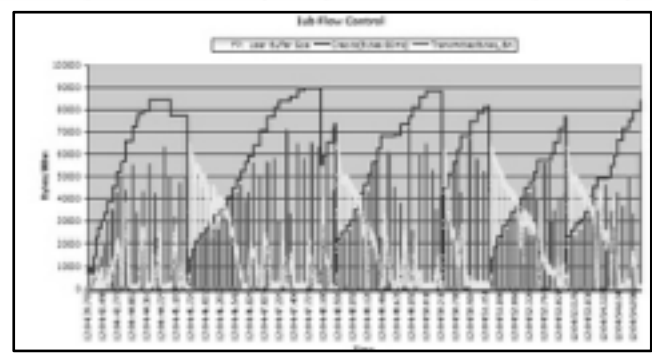

REDES CORPORATIVAS

REDES Y SERVICIOS DE RADIO

GSM:
3GPP
lte

Cell ID	Cell Name	Cell Type	Cell Status	Cell Frequency	Cell Power	Cell Location	Cell Parameters
100000001	Cell 1	Macro	Active	900 MHz	100W	Madrid	...
100000002	Cell 2	Macro	Active	900 MHz	100W	Madrid	...
100000003	Cell 3	Macro	Active	900 MHz	100W	Madrid	...
100000004	Cell 4	Macro	Active	900 MHz	100W	Madrid	...
100000005	Cell 5	Macro	Active	900 MHz	100W	Madrid	...
100000006	Cell 6	Macro	Active	900 MHz	100W	Madrid	...
100000007	Cell 7	Macro	Active	900 MHz	100W	Madrid	...
100000008	Cell 8	Macro	Active	900 MHz	100W	Madrid	...
100000009	Cell 9	Macro	Active	900 MHz	100W	Madrid	...
100000010	Cell 10	Macro	Active	900 MHz	100W	Madrid	...